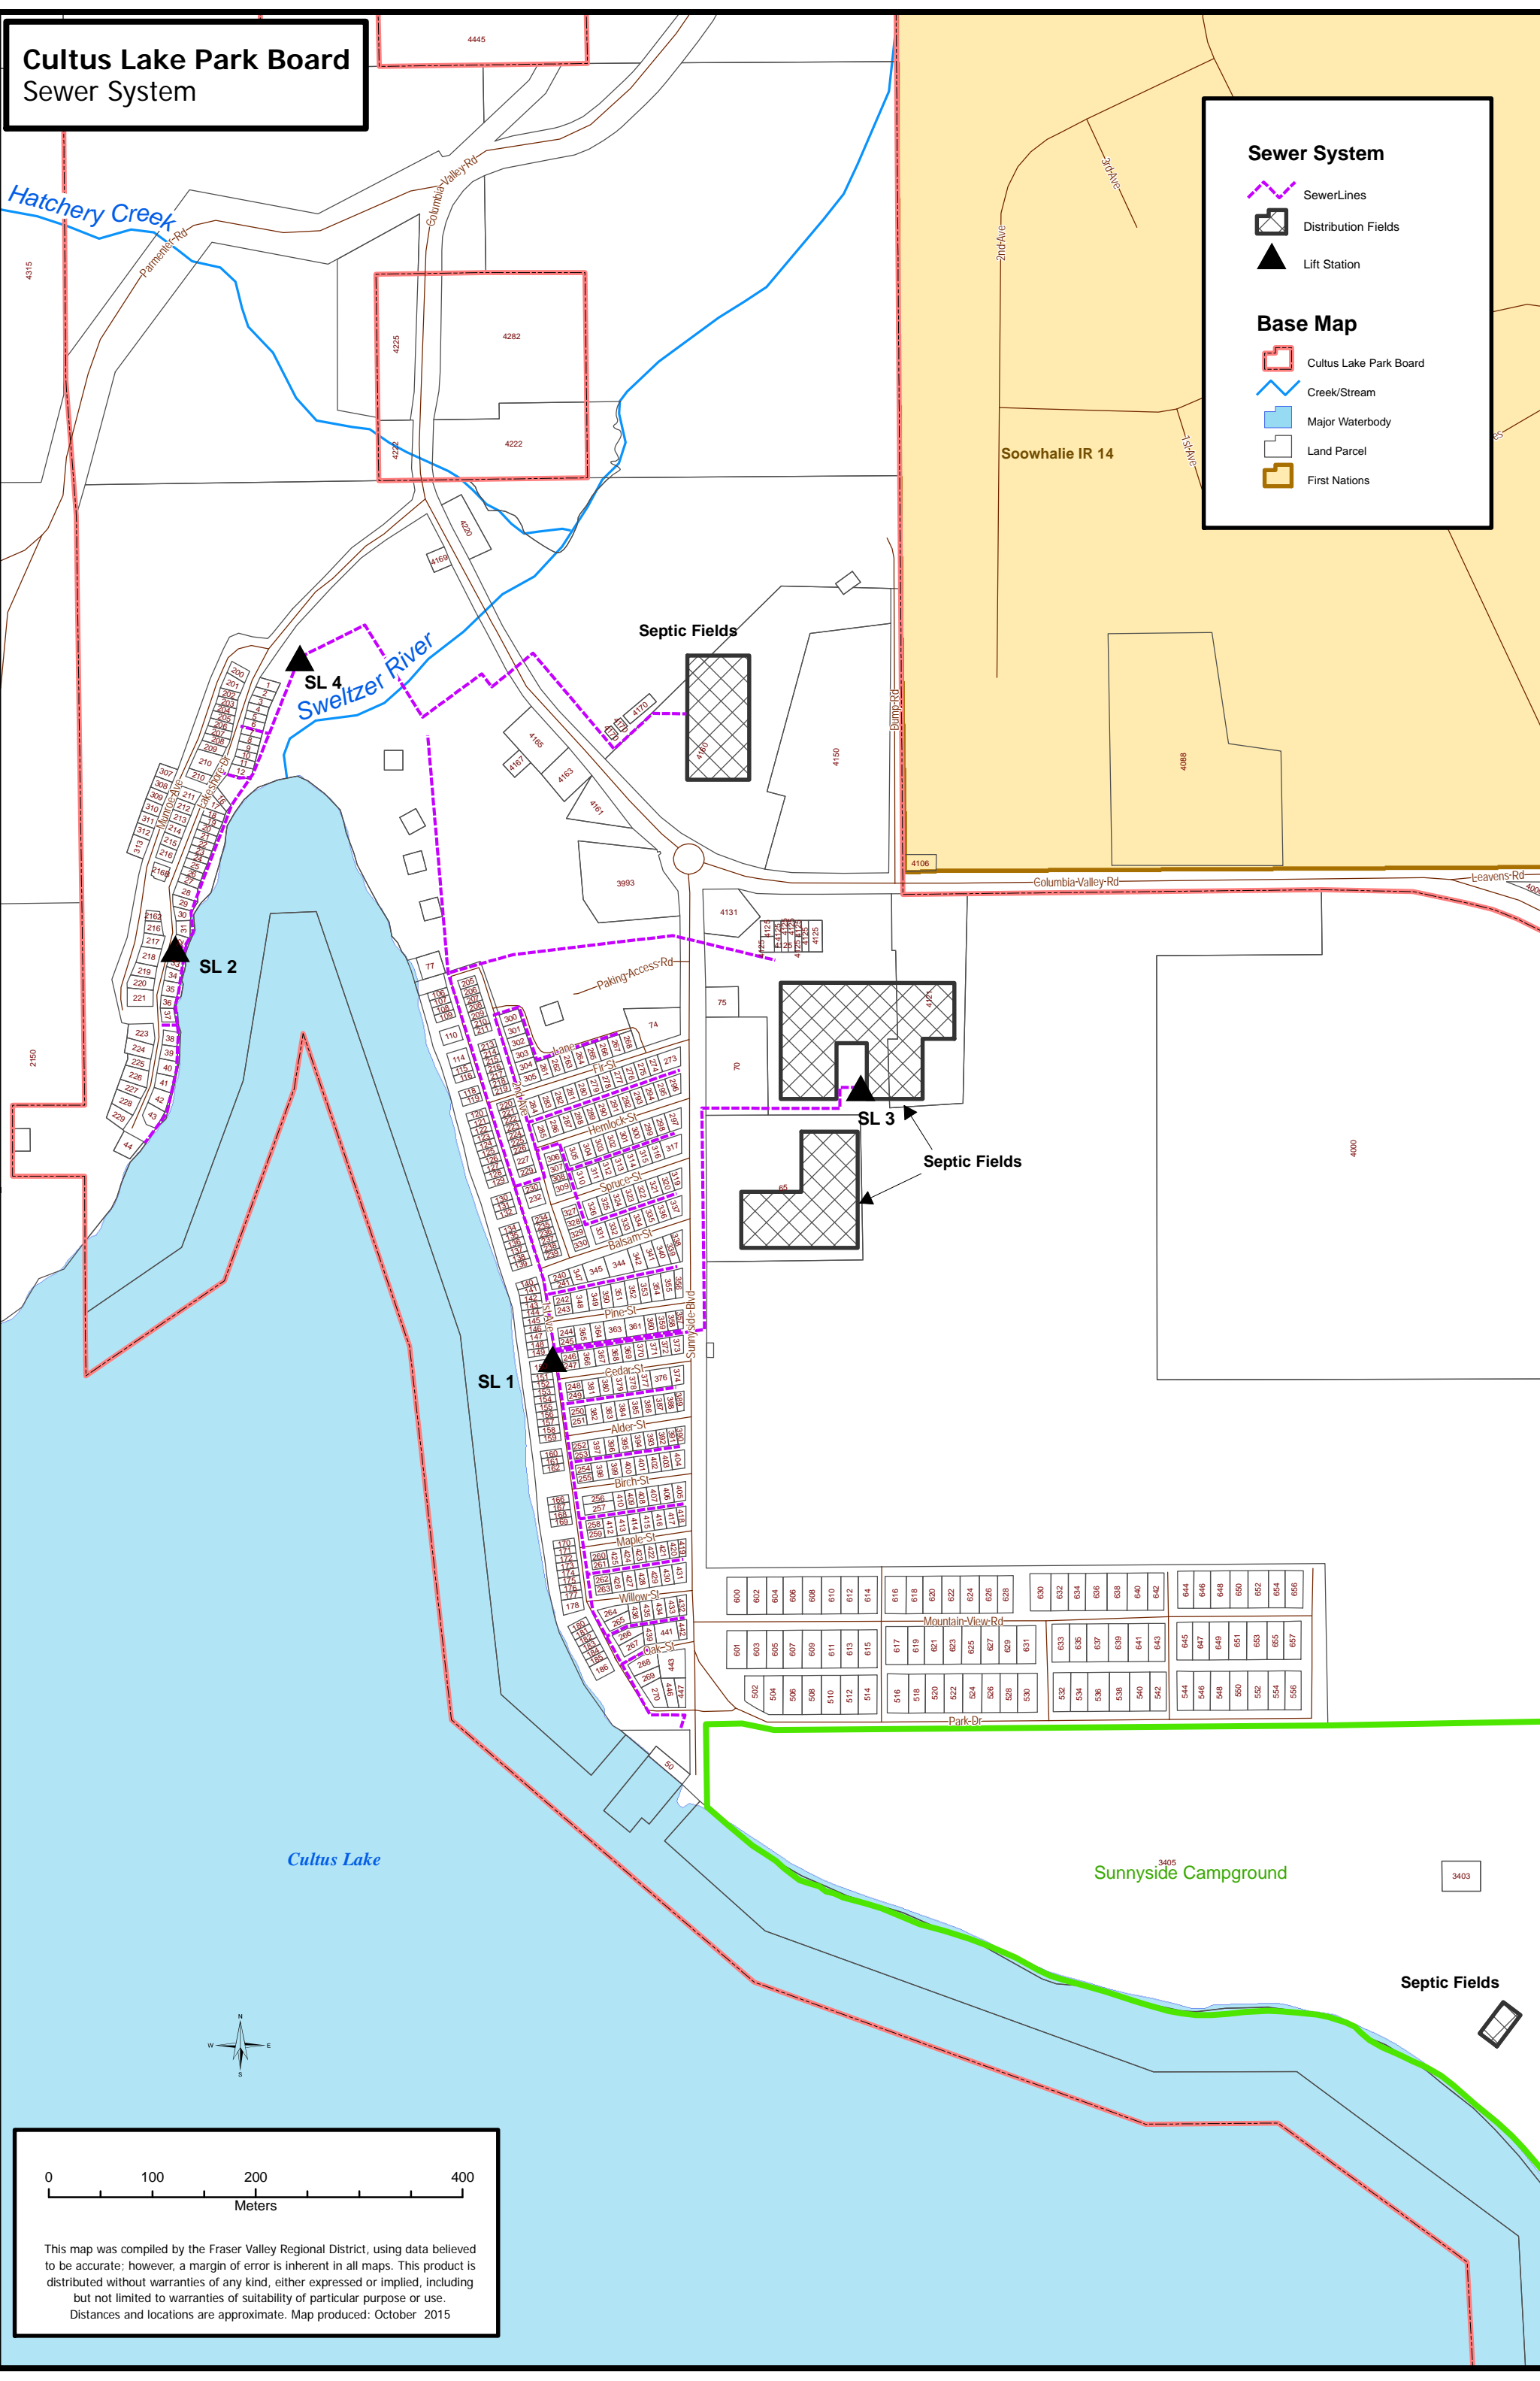

Cultus Lake Park Board Sewer System

Sewer System

-  SewerLines
-  Distribution Fields
-  Lift Station

Base Map

-  Cultus Lake Park Board
-  Creek/Stream
-  Major Waterbody
-  Land Parcel
-  First Nations

This map was compiled by the Fraser Valley Regional District, using data believed to be accurate; however, a margin of error is inherent in all maps. This product is distributed without warranties of any kind, either expressed or implied, including but not limited to warranties of suitability of particular purpose or use. Distances and locations are approximate. Map produced: October 2015