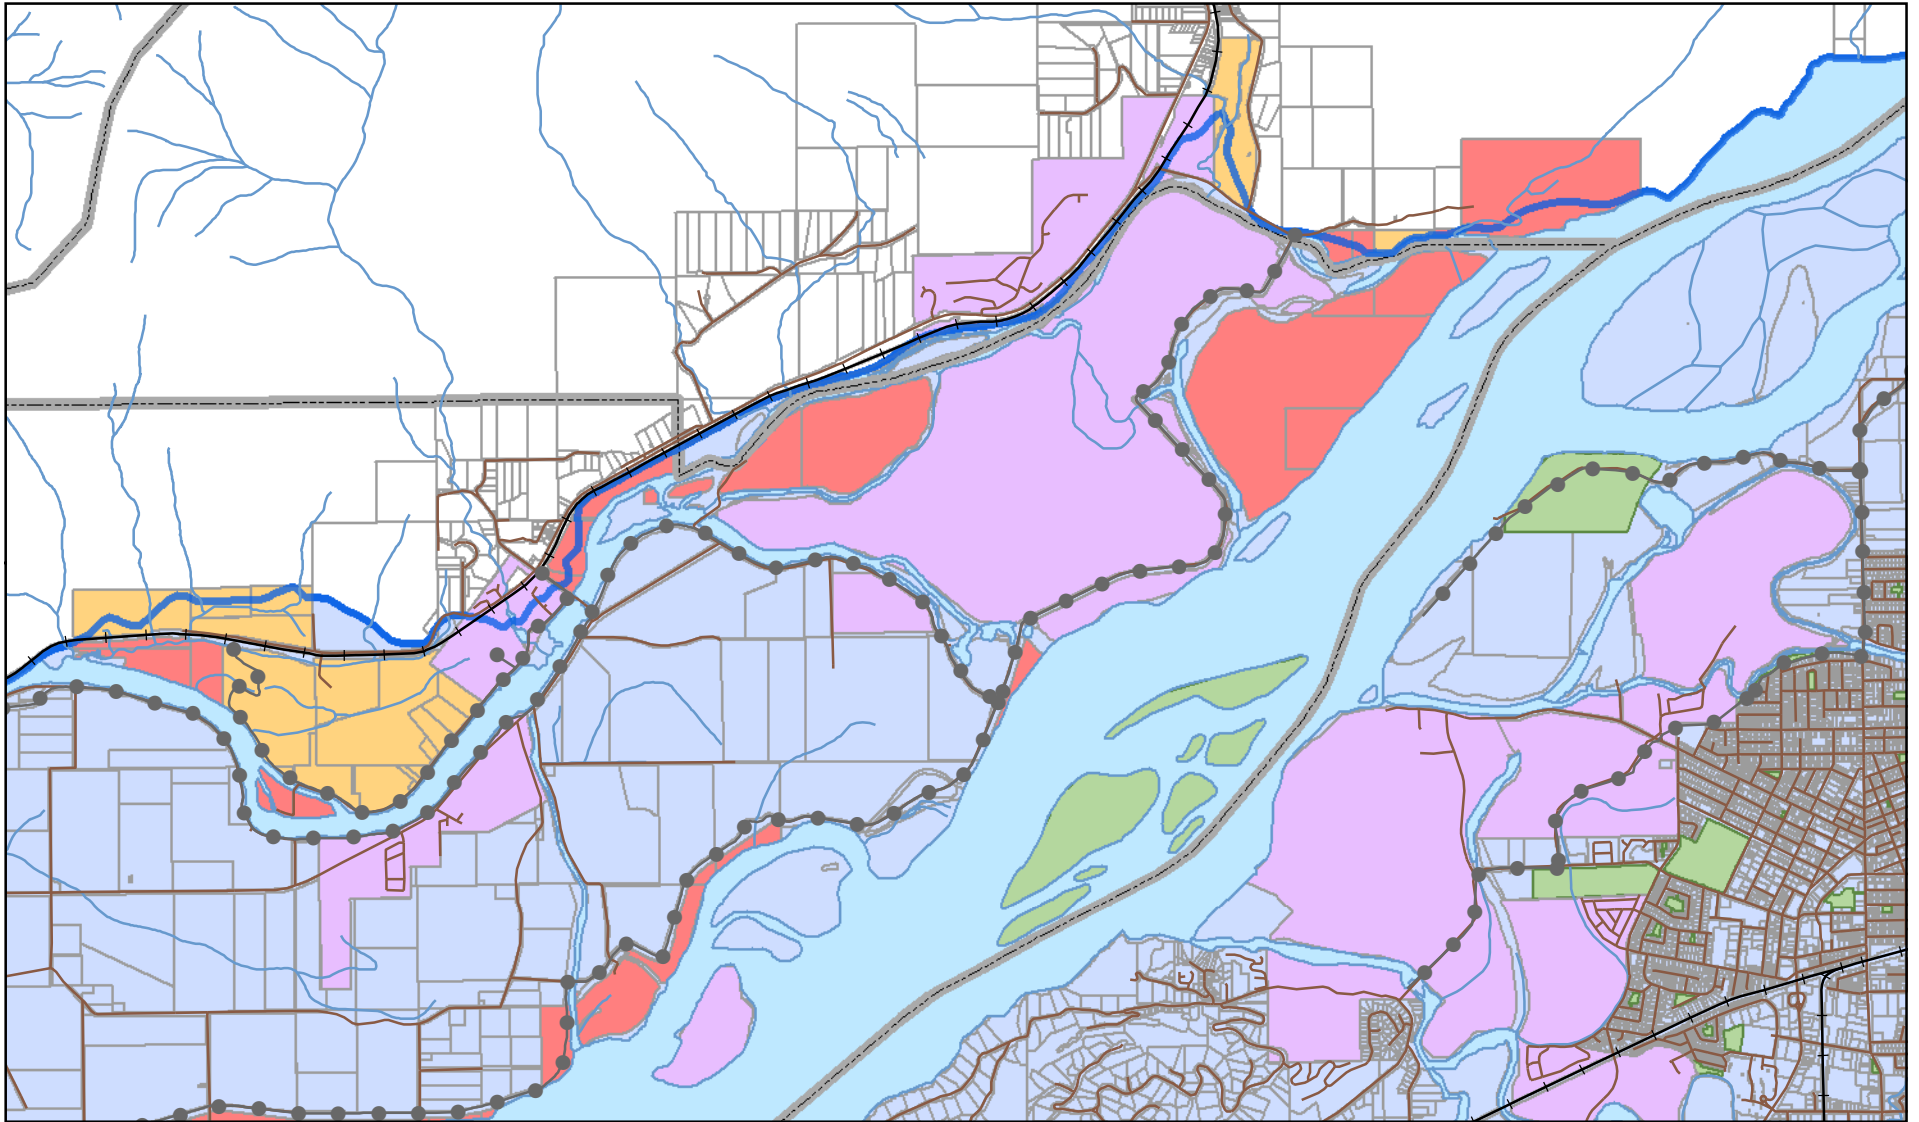

EVACUATION ORDER RESCIND

May 31, 2018 1:30 p.m.

Lands Not Protected by Dikes Surrounding Nicomen Island, FVRD Electoral Area "G"

The evacuation Order issued by the Fraser Valley Regional District on the 19th of May, 2018 at 9:00 am pursuant to the BC Emergency Program Act for properties listed below and as shown on the maps on pages 2 and 3, has been rescinded. The occupants of these properties will **REMAIN ON EVACUATION ALERT.**

Jason Lum, Chair

-  Dykes
-  Properties Under Evacuation Alert
-  Properties Under Evacuation Order
-  Floodplains

2018 Fraser River Freshet

Evacuation Order

Scale 1:50,000

May 19, 2018

-  Dykes
-  Properties Under Evacuation Alert
-  Properties Under Evacuation Order
-  Floodplains

2018 Fraser River Freshet

Evacuation Order

Scale 1:50,000

May 19, 2018