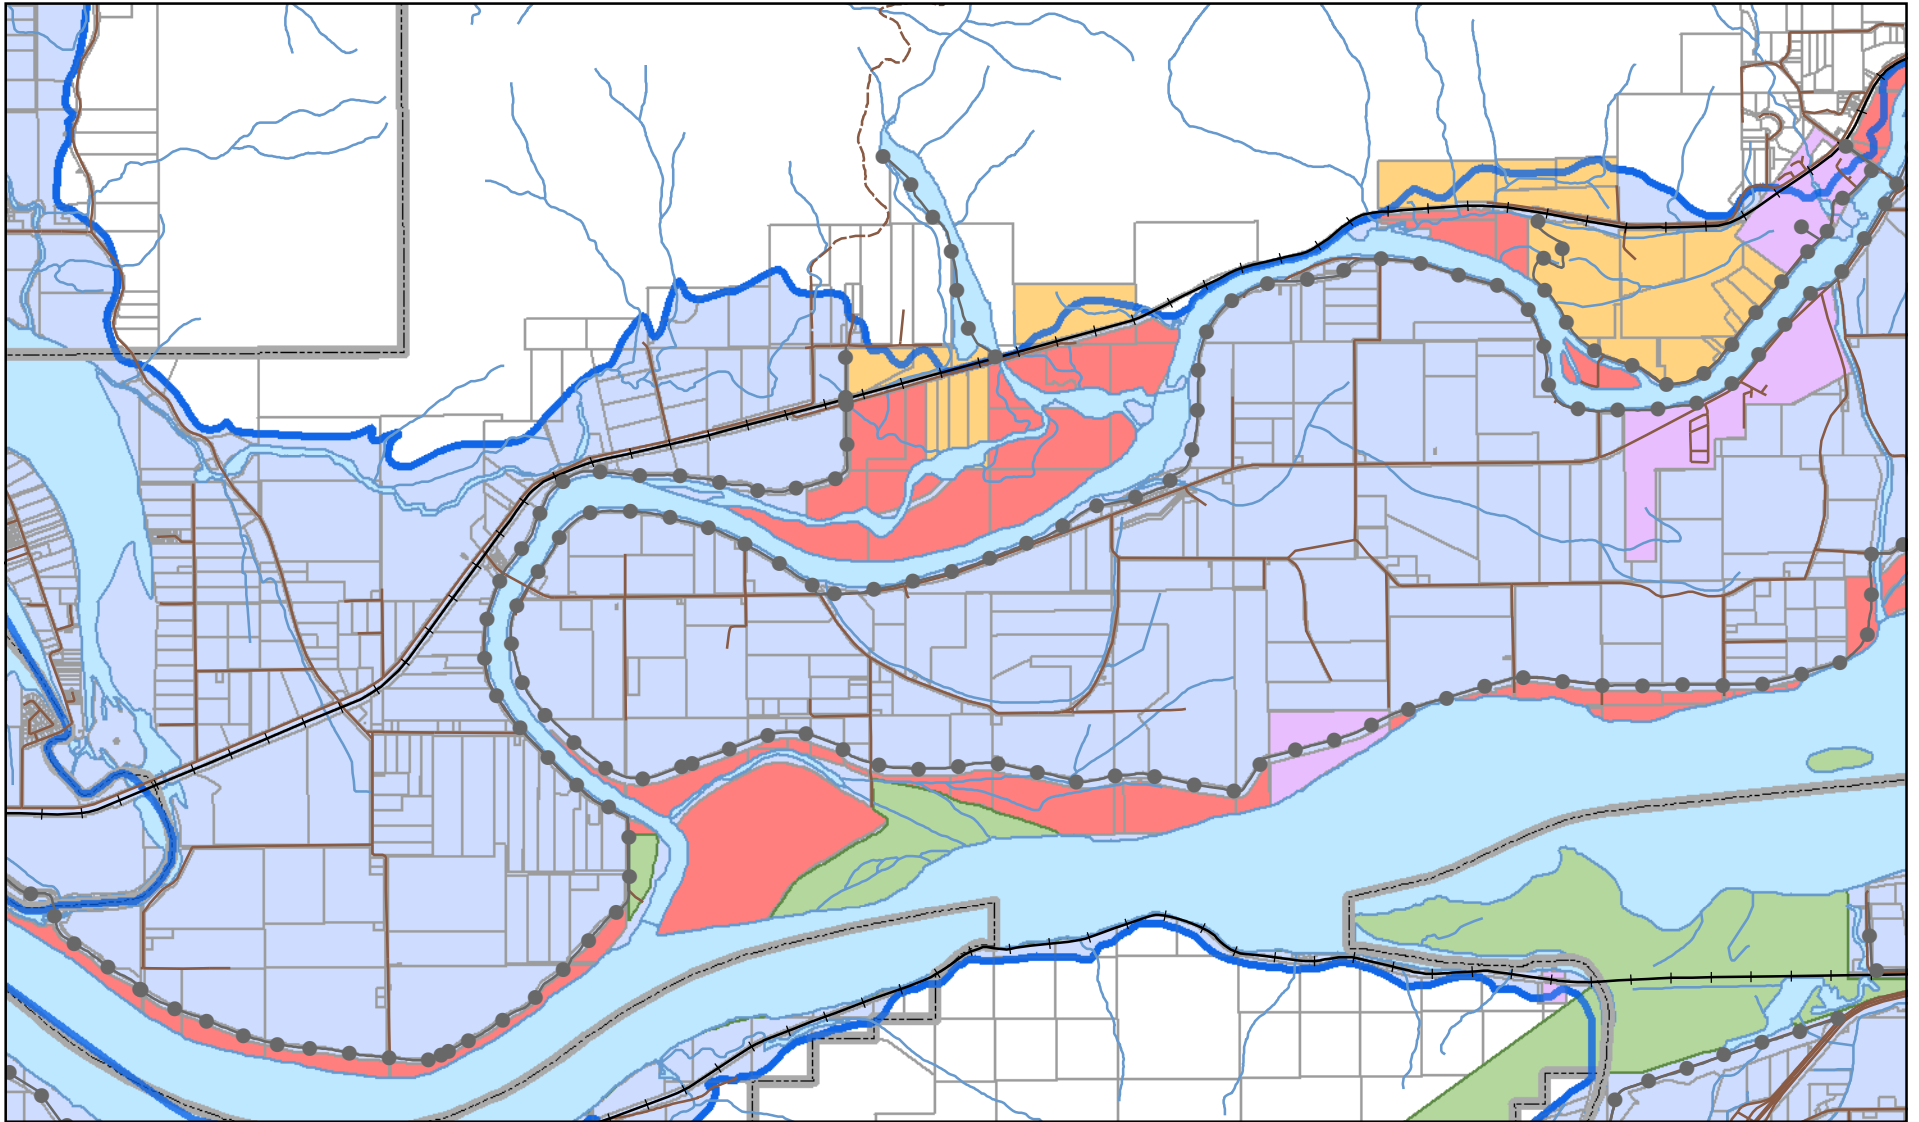

Jason Lum, Chair

- Dykes
- Properties Under Evacuation Alert
- Properties Under Evacuation Order
- Floodplains

2018 Fraser River Freshet

Evacuation Order

Scale 1:50,000

May 19, 2018