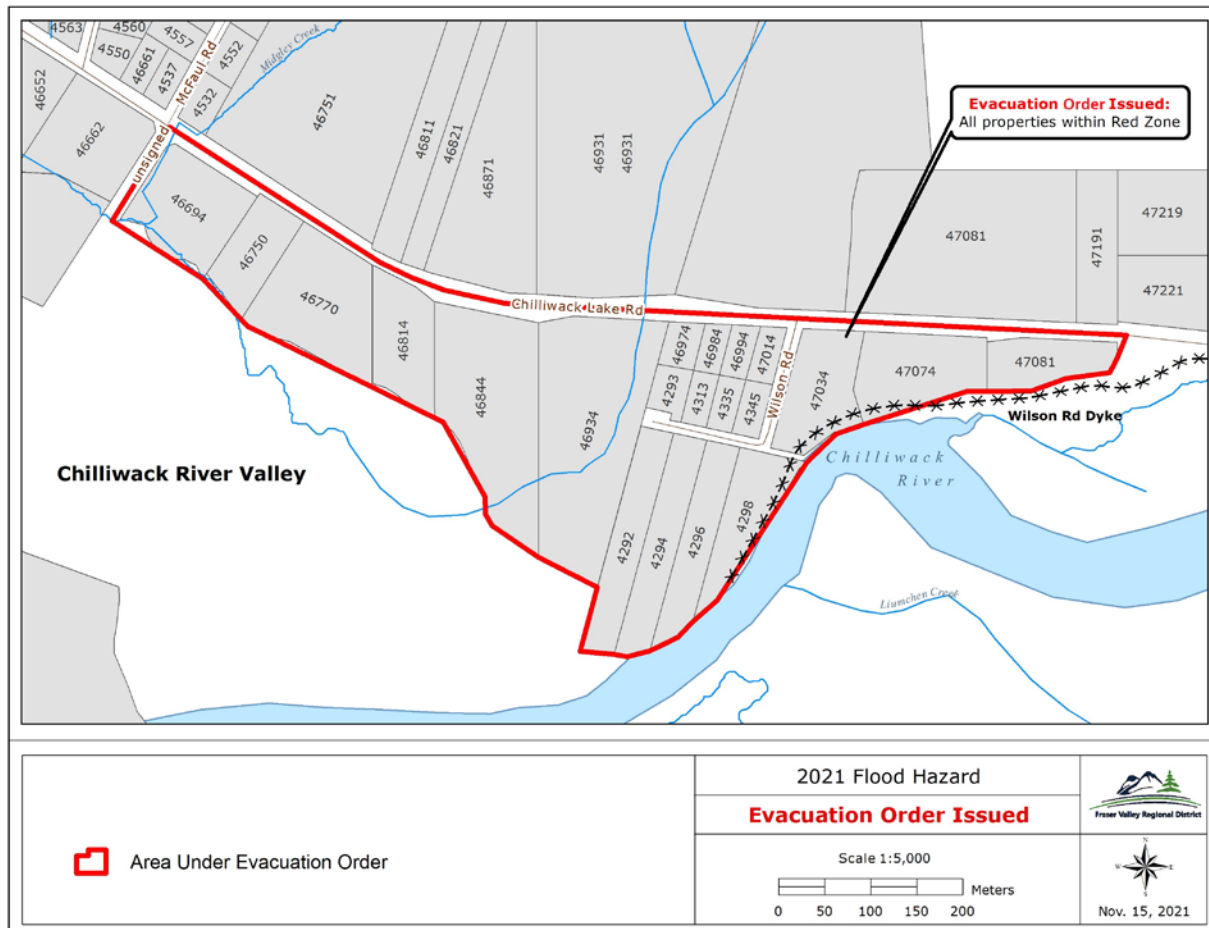

EVACUATION ORDER

November 15, 2021 at 12:30 PM

Chilliwack River Valley, FVRD Electoral Area E

Pursuant to the BC Emergency Program Act, an **Evacuation Order** has been issued by the Fraser Valley Regional District (FVRD) due to immediate danger to life safety and health because of the atmospheric river event and heavy rainfall causing overland flooding and mudslides. Members of the Royal Canadian Mounted Police (RCMP) and other applicable agencies will be expediting this action.

This ORDER applies to the properties in FVRD Area E as shown in the red on the map:

46694 Chilliwack Lake Road	46994 Chilliwack Lake Road	4296 Wilson Road
46750 Chilliwack Lake Road	47014 Chilliwack Lake Road	4298 Wilson Road
46770 Chilliwack Lake Road	4293 Wilson Road	47034 Chilliwack Lake Road
46814 Chilliwack Lake Road	4313 Wilson Road	47074 Chilliwack Lake Road
46844 Chilliwack Lake Road	4335 Wilson Road	47081 Chilliwack Lake Road
46934 Chilliwack Lake Road	4345 Wilson Road	
46934 Chilliwack Lake Road	4292 Wilson Road	
46984 Chilliwack Lake Road	4294 Wilson Road	

PLEASE FOLLOW THE TRAFFIC CONTROL DIRECTIONS FOR EVACUATION ROUTES.

IF YOU CANNOT SELF-TRANSPORT AND ALL NEIGHBOURS HAVE LEFT THE AREA IMMEDIATELY CALL:

FVRD Emergency Operations Centre: 778-704-0400 or 911