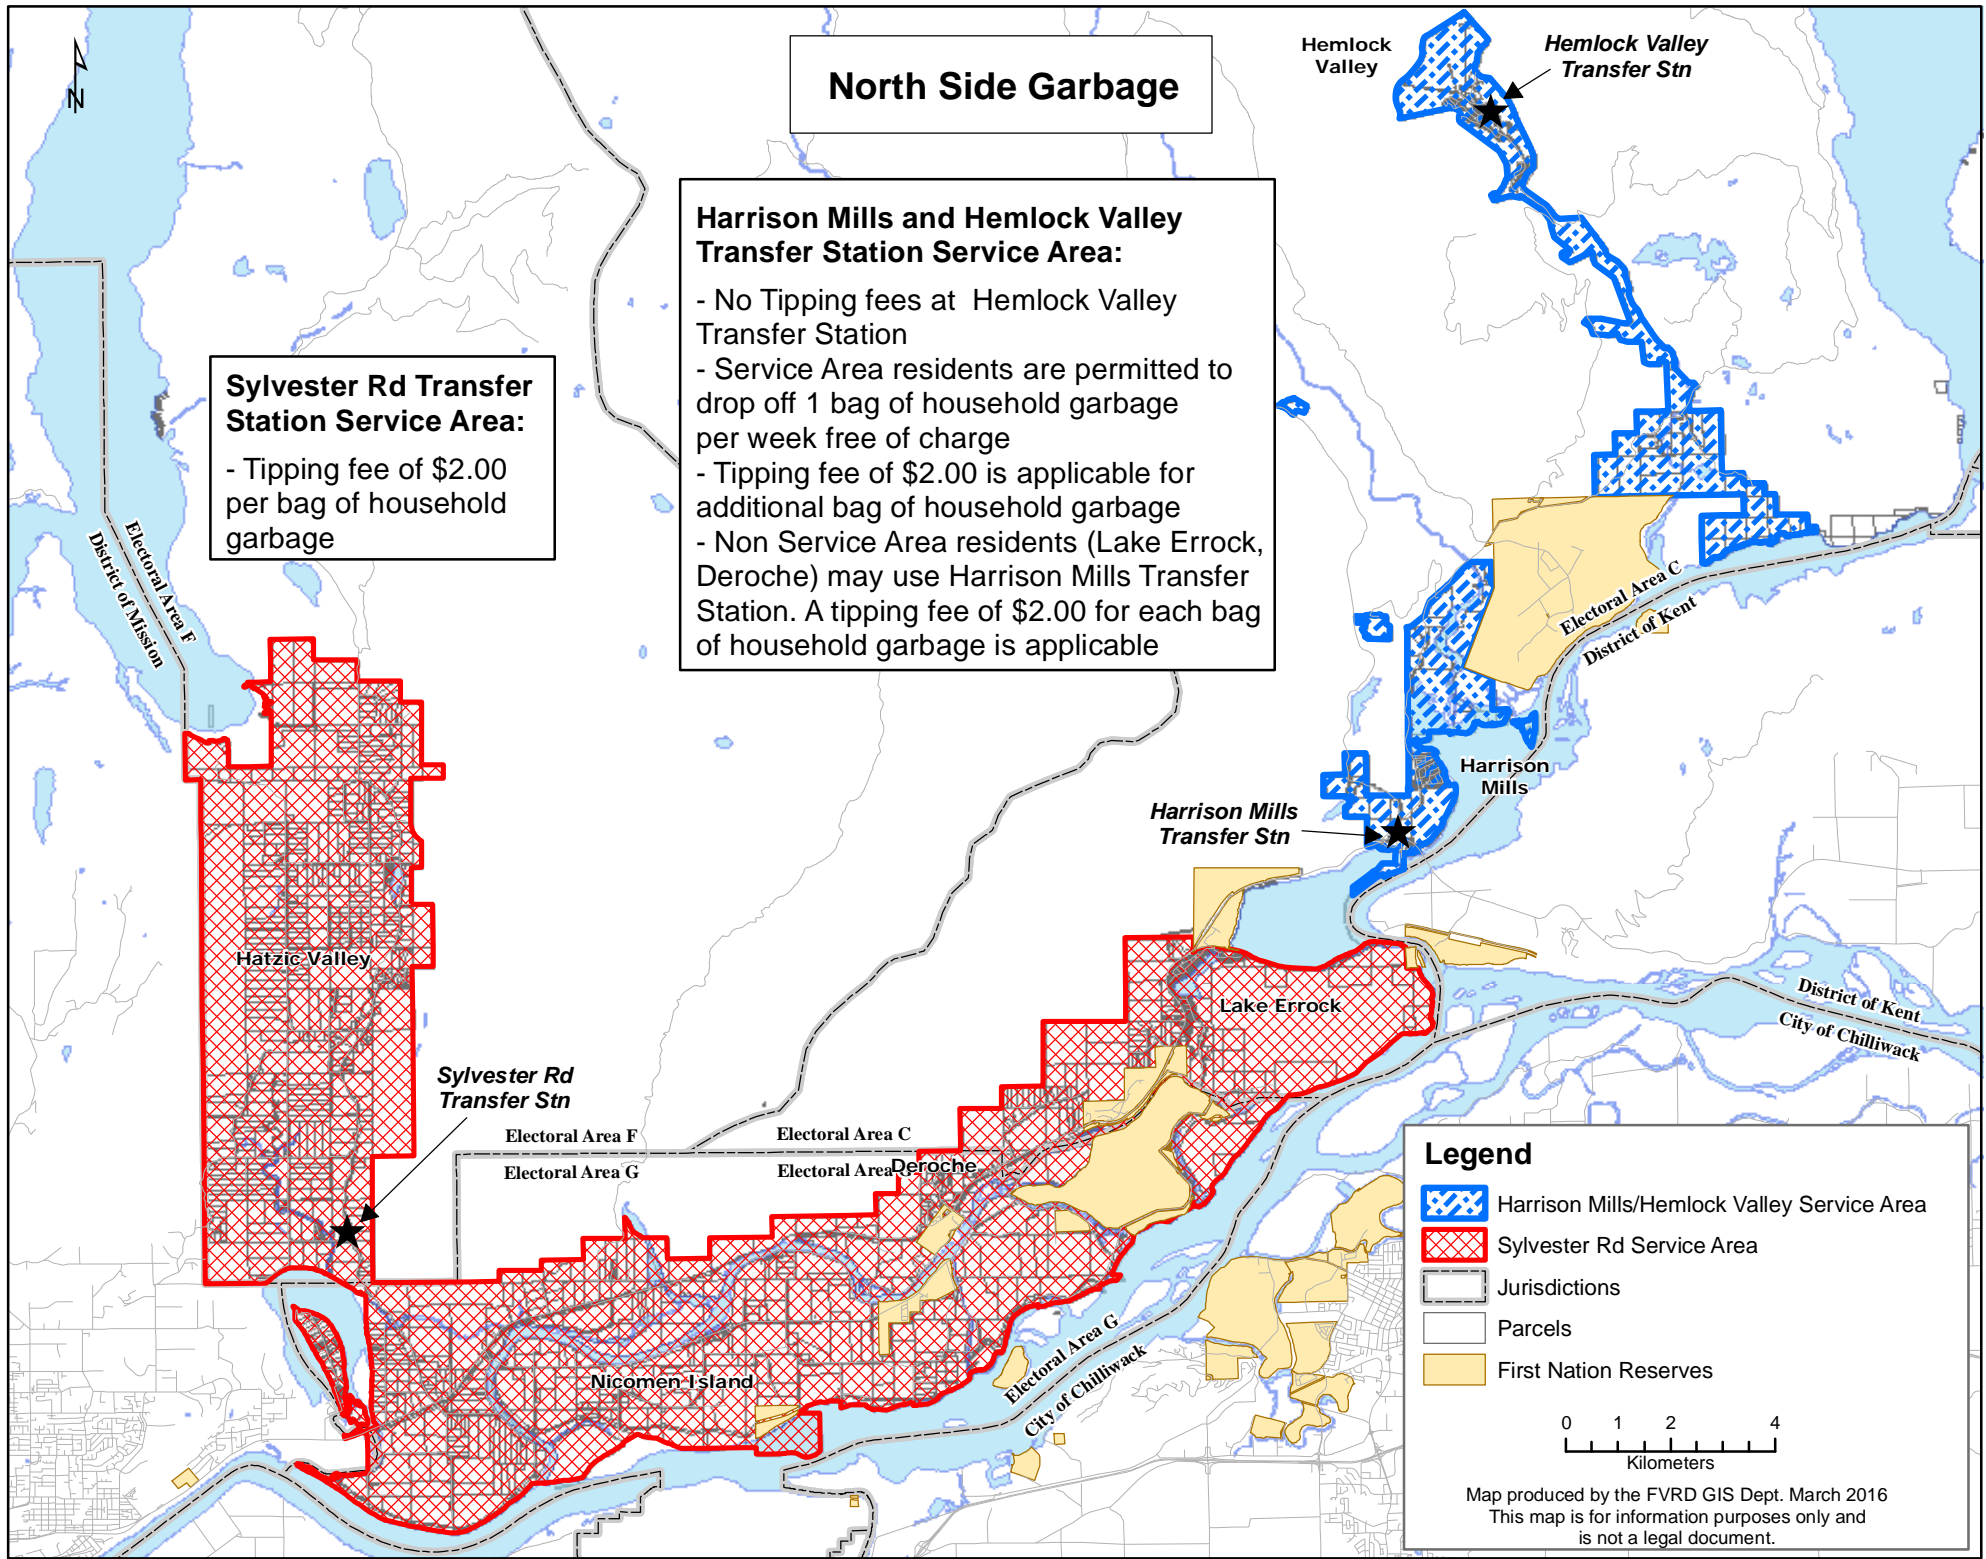

# North Side Garbage

## Harrison Mills and Hemlock Valley Transfer Station Service Area:

- No Tipping fees at Hemlock Valley Transfer Station
- Service Area residents are permitted to drop off 1 bag of household garbage per week free of charge
- Tipping fee of \$2.00 is applicable for additional bag of household garbage
- Non Service Area residents (Lake Errock, Deroche) may use Harrison Mills Transfer Station. A tipping fee of \$2.00 for each bag of household garbage is applicable

## Sylvester Rd Transfer Station Service Area:

- Tipping fee of \$2.00 per bag of household garbage

**Legend**

- Harrison Mills/Hemlock Valley Service Area
- Sylvester Rd Service Area
- Jurisdictions
- Parcels
- First Nation Reserves

0 1 2 4  
Kilometers

Map produced by the FVRD GIS Dept. March 2016  
This map is for information purposes only and is not a legal document.