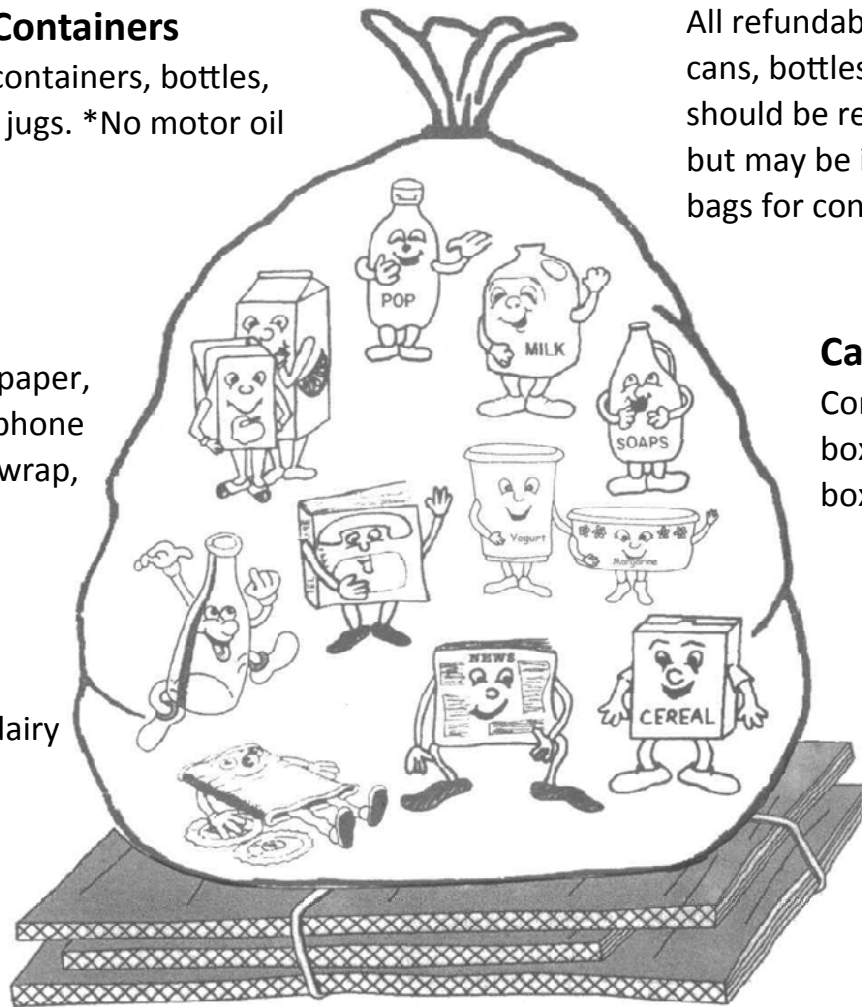

Beverage Containers

All refundable containers (pop cans, bottles and juice boxes) should be returned for refund, but may be included in blue bags for convenience

Paper

Newspaper, office paper, flyers, magazines, phone books, etc. No gift wrap, no egg cartons.

Tetra Paks

Soup, broth, non-dairy beverages, etc.

Cardboard

Corrugated, cereal boxes, Kleenex boxes, etc.

Tin & Aluminum Cans

Soup cans, lids, pie plates, etc.

Please keep recyclables clean & dry and flatten items when possible