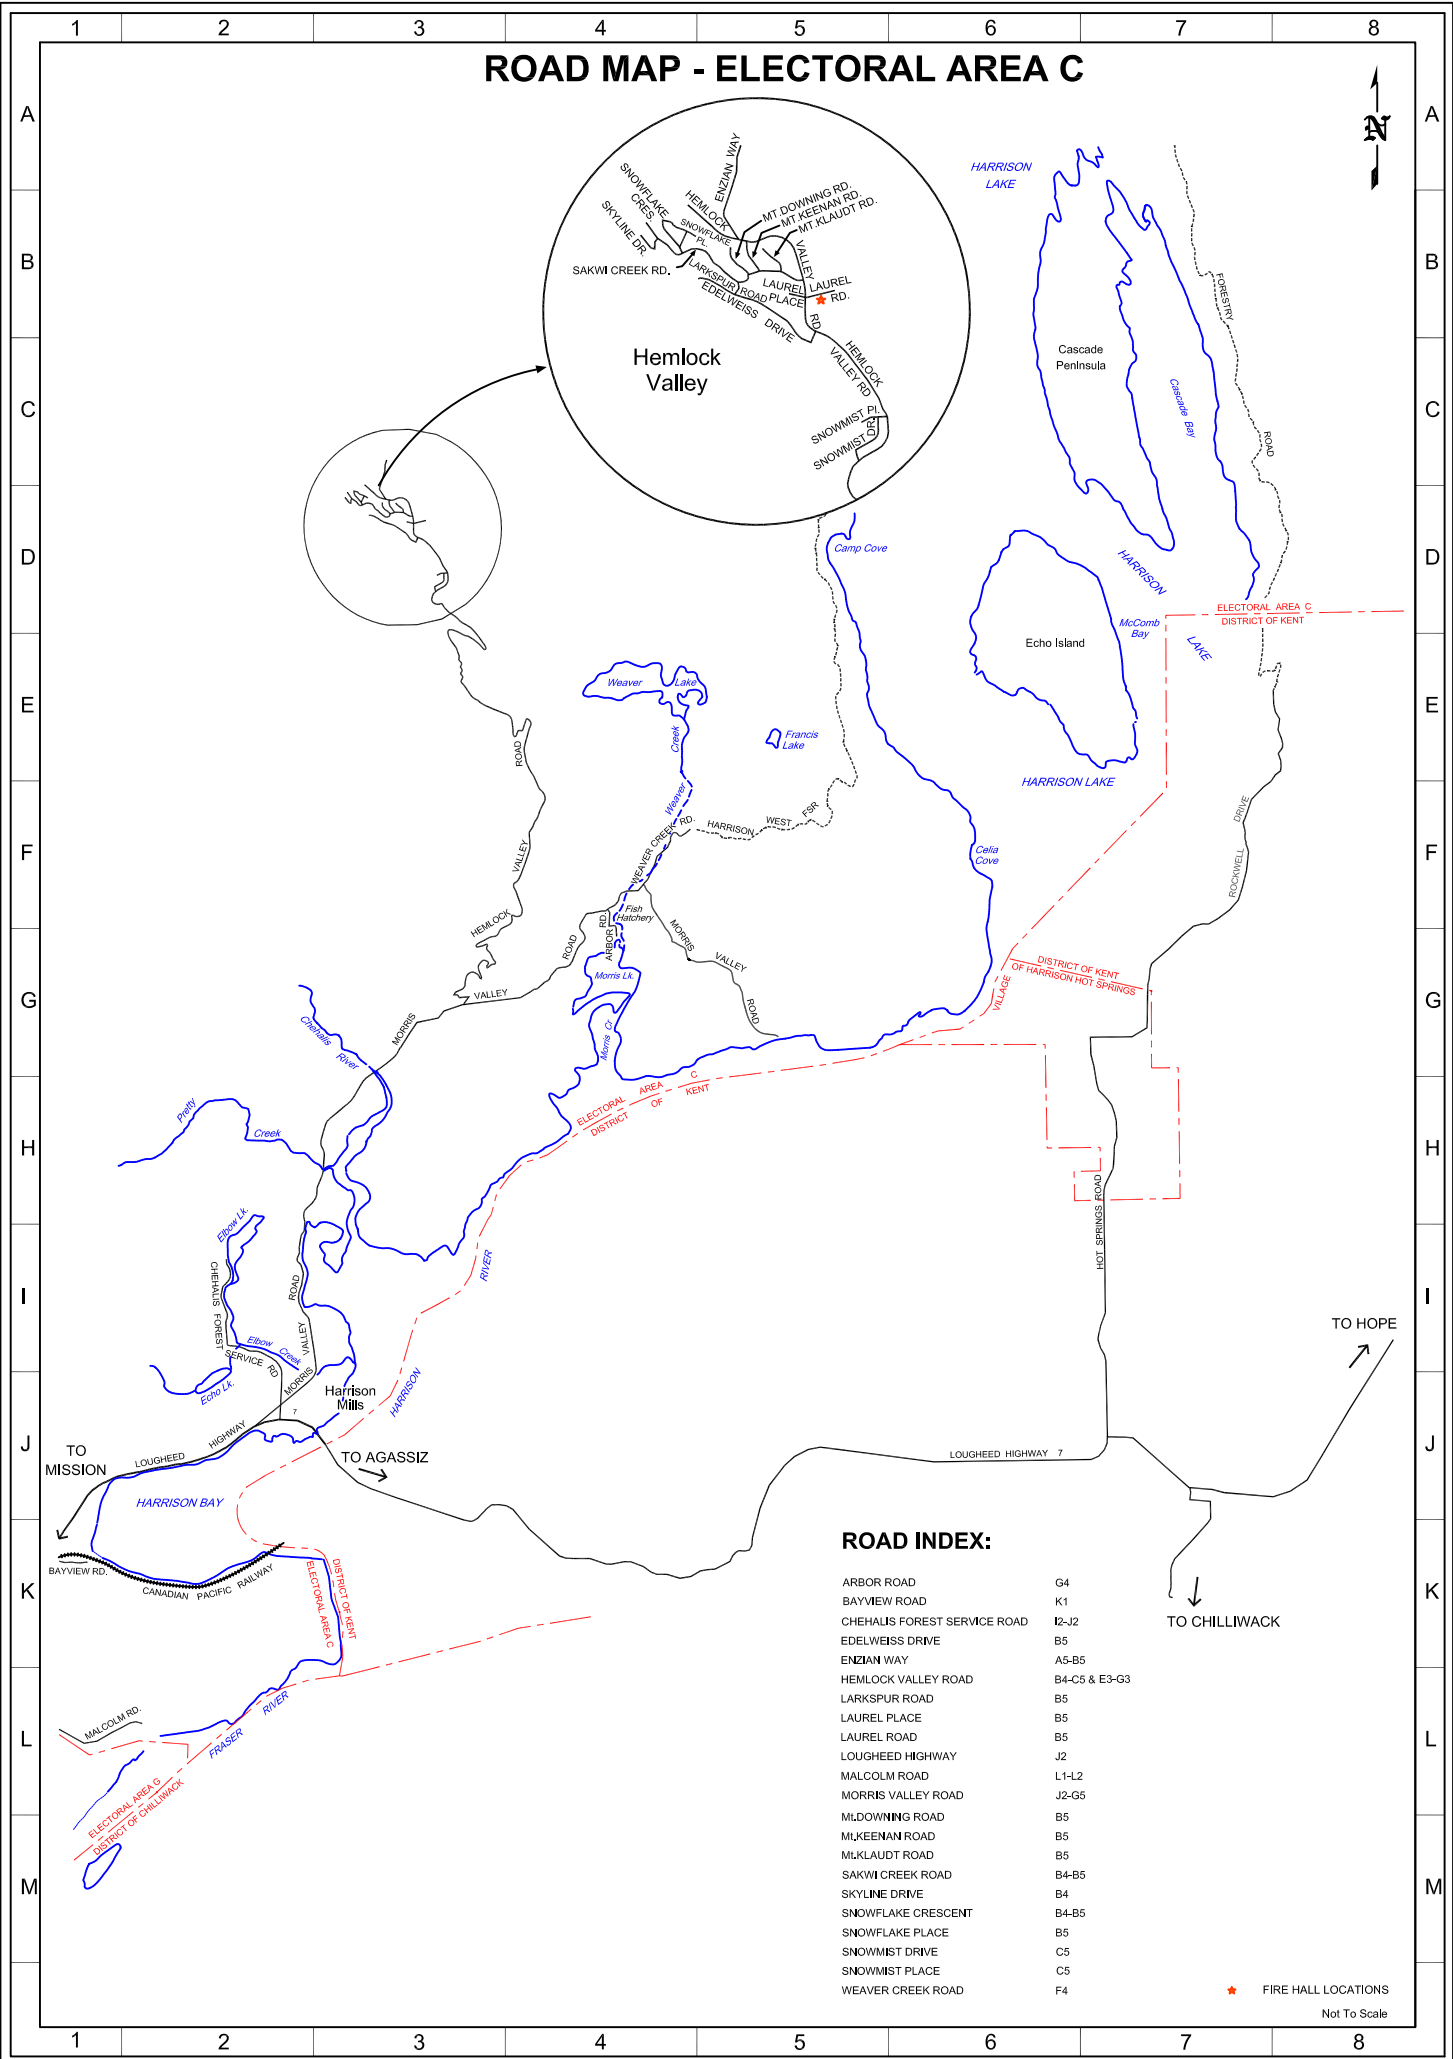

# ROAD MAP - ELECTORAL AREA C

Hemlock Valley

ELECTORAL AREA C  
DISTRICT OF KENT

DISTRICT OF KENT  
OF HARRISON HOT SPRINGS  
VILLAGE

ELECTORAL AREA C  
OF KENT  
DISTRICT

DISTRICT OF KENT  
ELECTORAL AREA C

ELECTORAL AREA G  
DISTRICT OF CHILLIWACK

## ROAD INDEX:

ARBOR ROAD	G4
BAYVIEW ROAD	K1
CHEHALIS FOREST SERVICE ROAD	I2-J2
EDELWEISS DRIVE	B5
ENZIAN WAY	A5-B5
HEMLOCK VALLEY ROAD	B4-C5 & E3-G3
LARKSPUR ROAD	B5
LAUREL PLACE	B5
LAUREL ROAD	B5
LOUGHEED HIGHWAY	J2
MALCOLM ROAD	L1-L2
MORRIS VALLEY ROAD	J2-G5
MLDOWNING ROAD	B5
MLKEENAN ROAD	B5
MLKLAUDT ROAD	B5
SAKWI CREEK ROAD	B4-B5
SKYLINE DRIVE	B4
SNOWFLAKE CRESCENT	B4-B5
SNOWFLAKE PLACE	B5
SNOWMIST DRIVE	C5
SNOWMIST PLACE	C5
WEAVER CREEK ROAD	F4